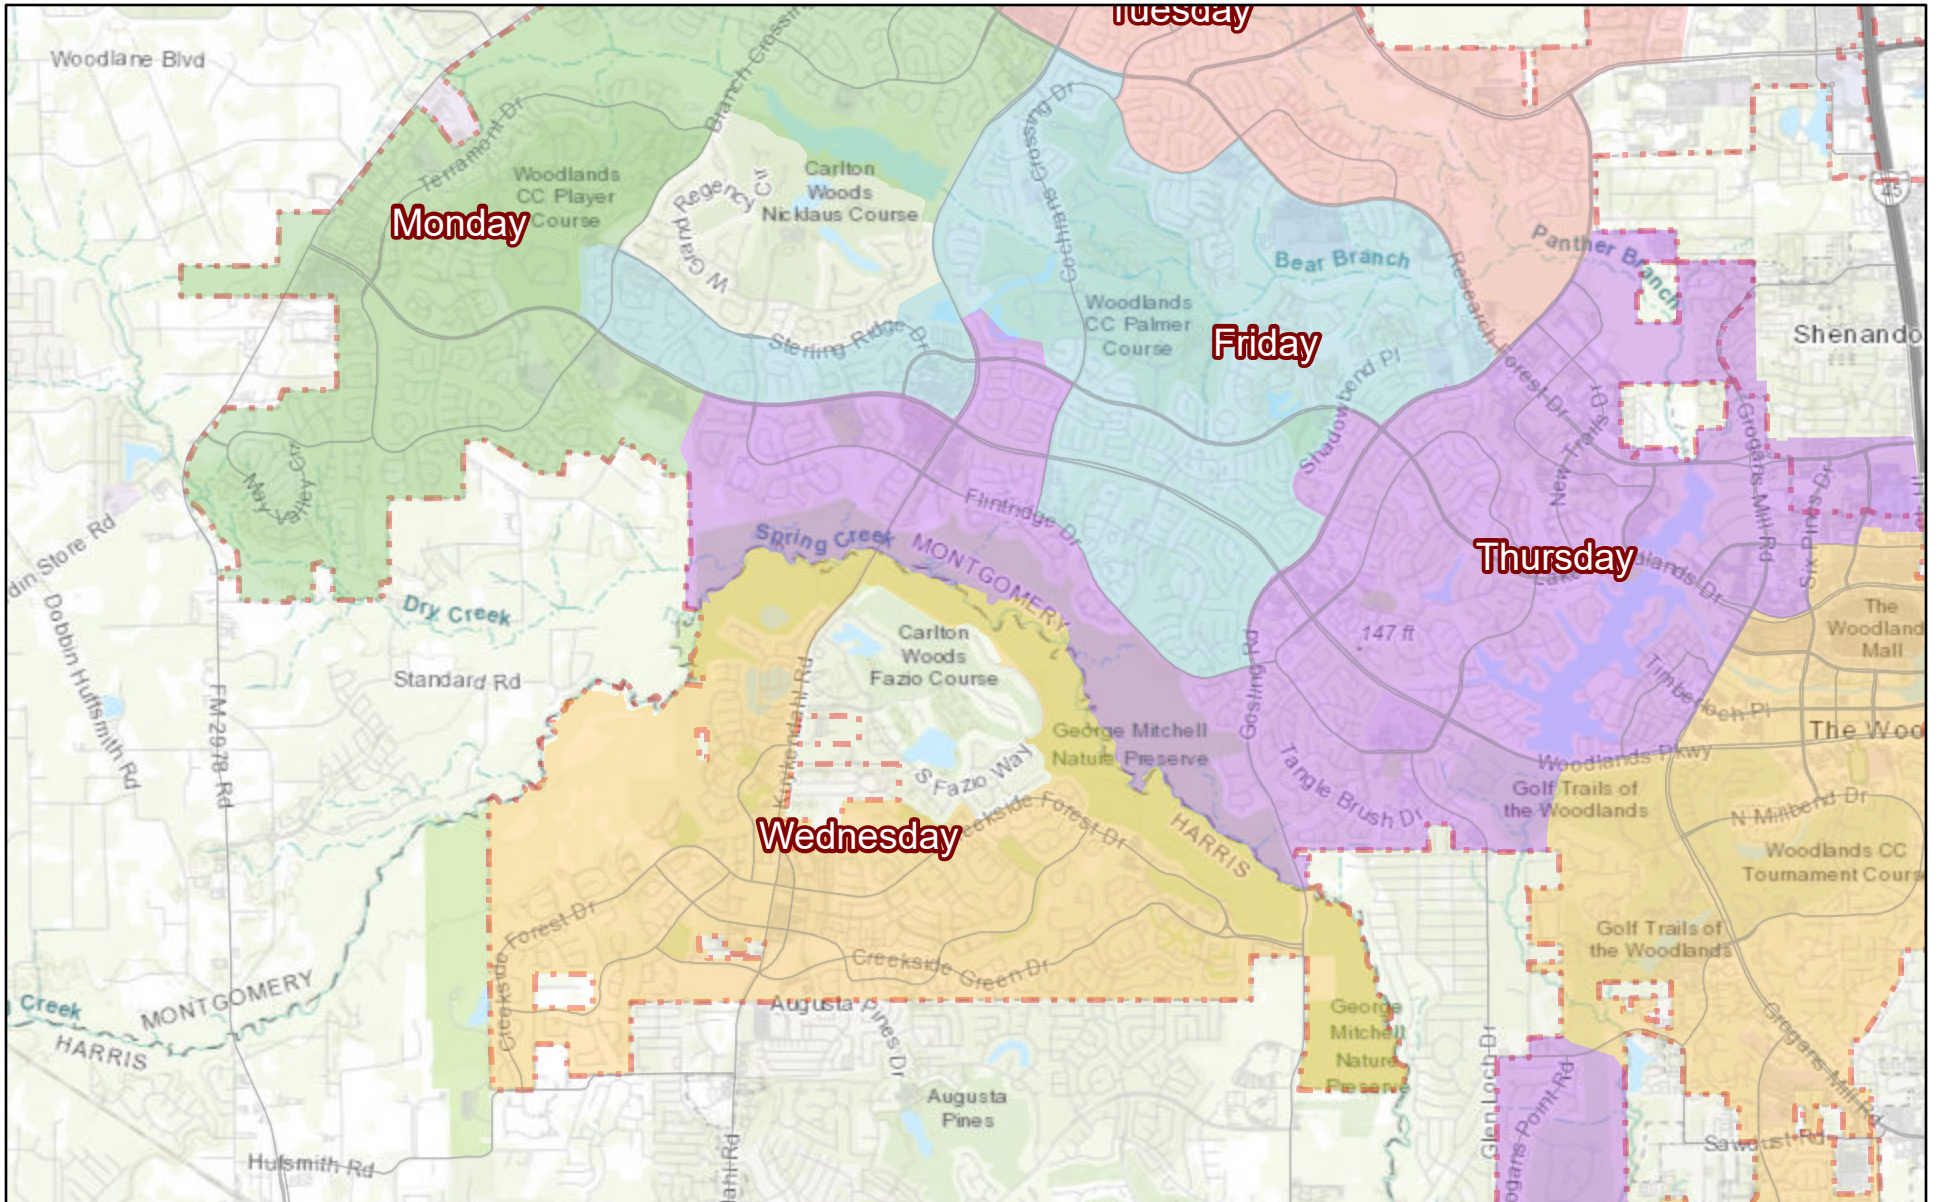

The Woodlands Trash & Recycle Service Areas Map

1/25/2024, 3:27:57 PM

— Thoroughfare Centerline

Trash & Recycle Service Areas & Collection Days

Monday

Tuesday

Wednesday

Thursday

Friday

--- The Woodlands Boundary

1:72,224

City of Houston, HPB, County of Montgomery, TX, Texas Parks & Wildlife, Esri, HERE, Garmin, INCREMENT P, USGS, METI/NASA, NGA, EPA, USDA

The Woodlands GIS
The Woodlands Township GIS